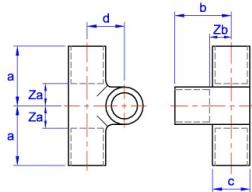

Offset tee. All ends for copper.

GENERAL INFORMATION

Size	Pattern No.	Box Qty	Code	Barcode	Price (£) ex VAT
15 x 15 x 15mm	YP40	5	08650	5022050086501	£28.12
22 x 22 x 15mm	YP40	5	08652	5022050086525	£29.05
22 x 22 x 22mm	YP40	5	08651	5022050086518	£33.80

DIMENSIONS (mm)

Code	Description	a	b	c	d	Za	Zb
08652	22 x 22 x 15mm YP40	33	33	27	27	14	14
08651	22 x 22 x 22mm YP40	30	26	27	24	11	12

PRESSURE & TEMPERATURE

YORKSHIRE POTABLE PERFORMANCE WHEN CORRECTLY ASSEMBLED WITH COPPER TUBE TO BS EN 1057